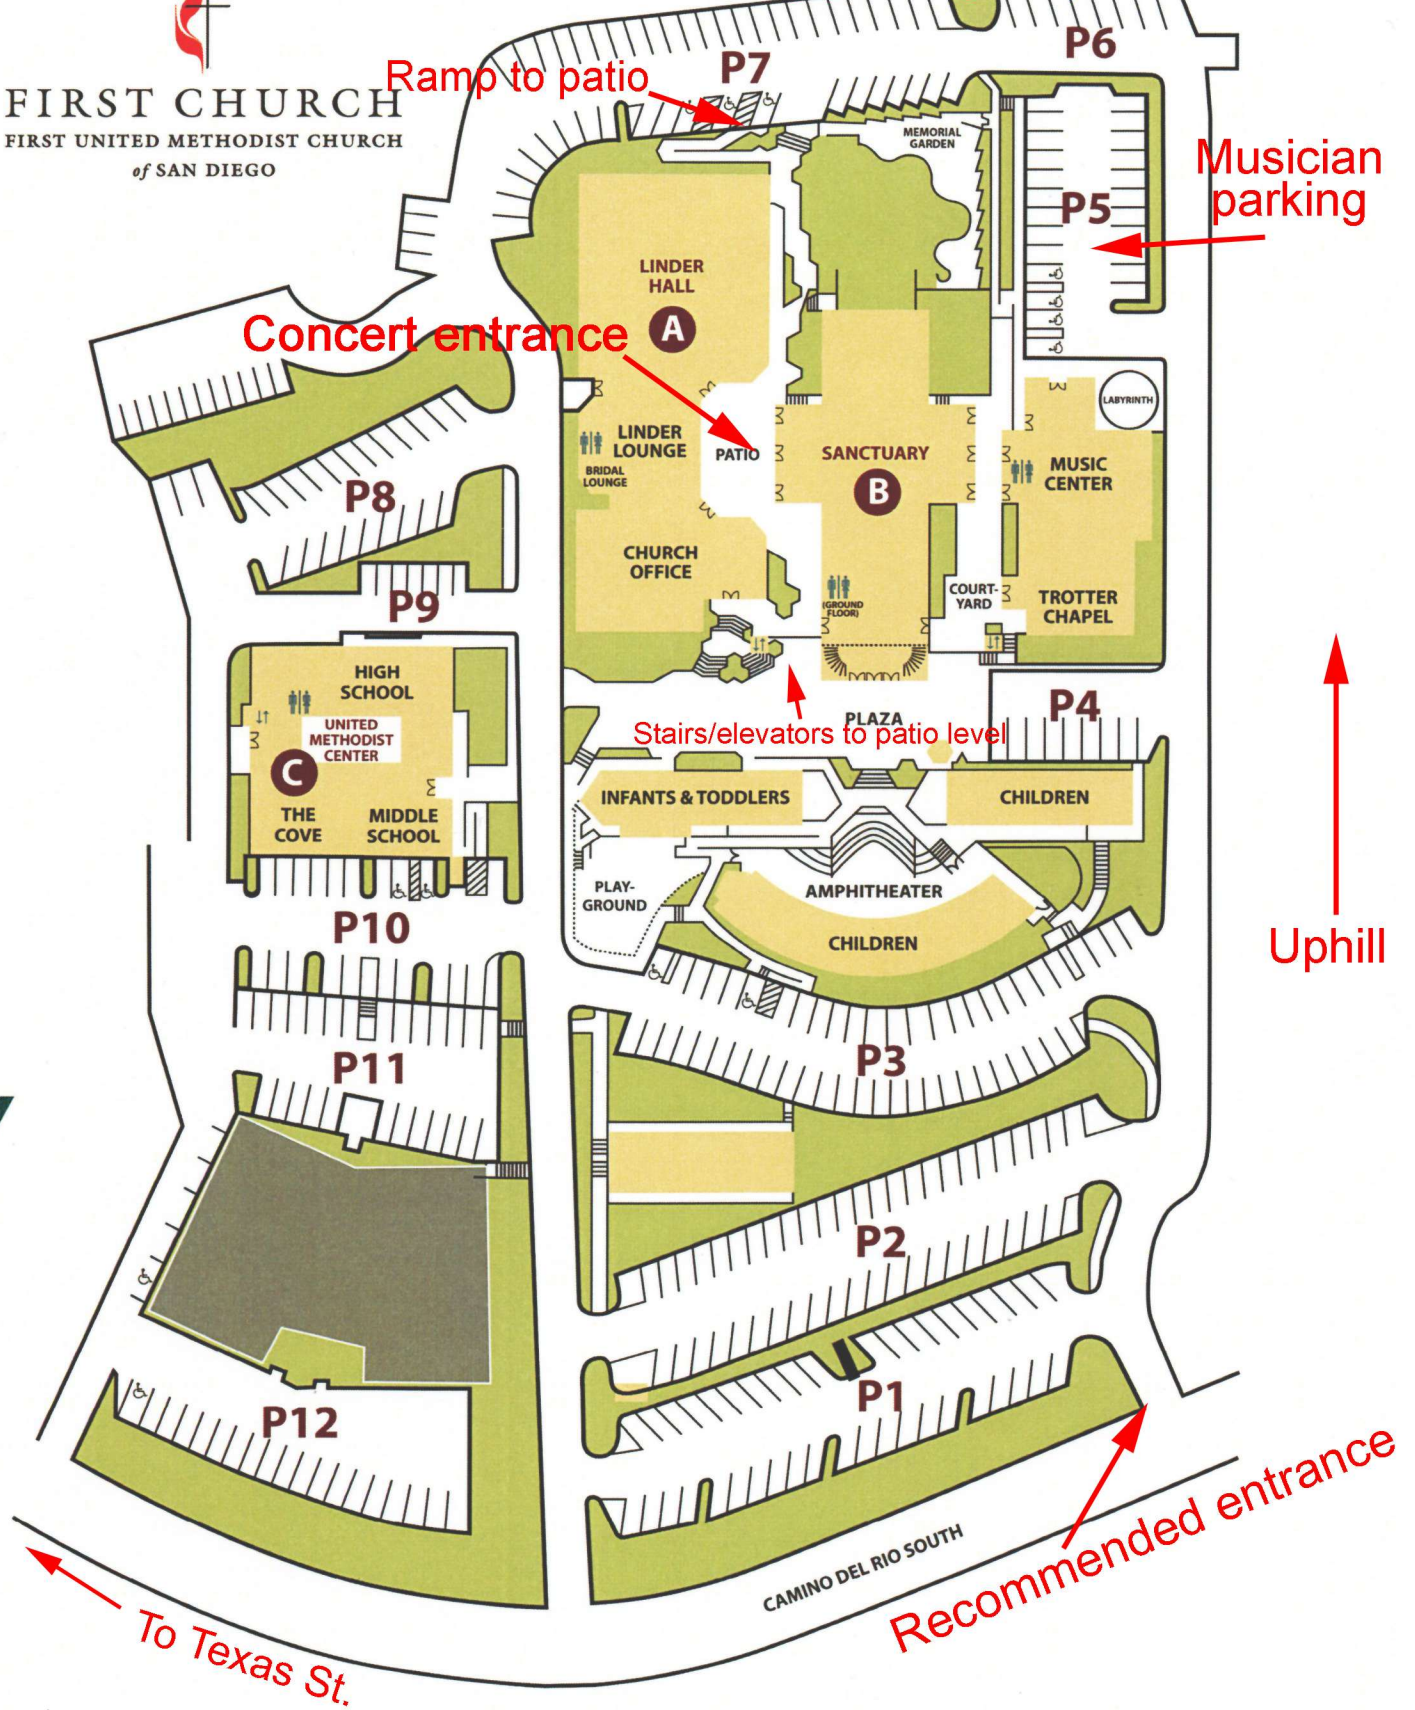

Limited mobility parking/dropoff

Parking map

San Diego Festival Chorus May 6 Concert
 2111 Camino del Rio S, San Diego